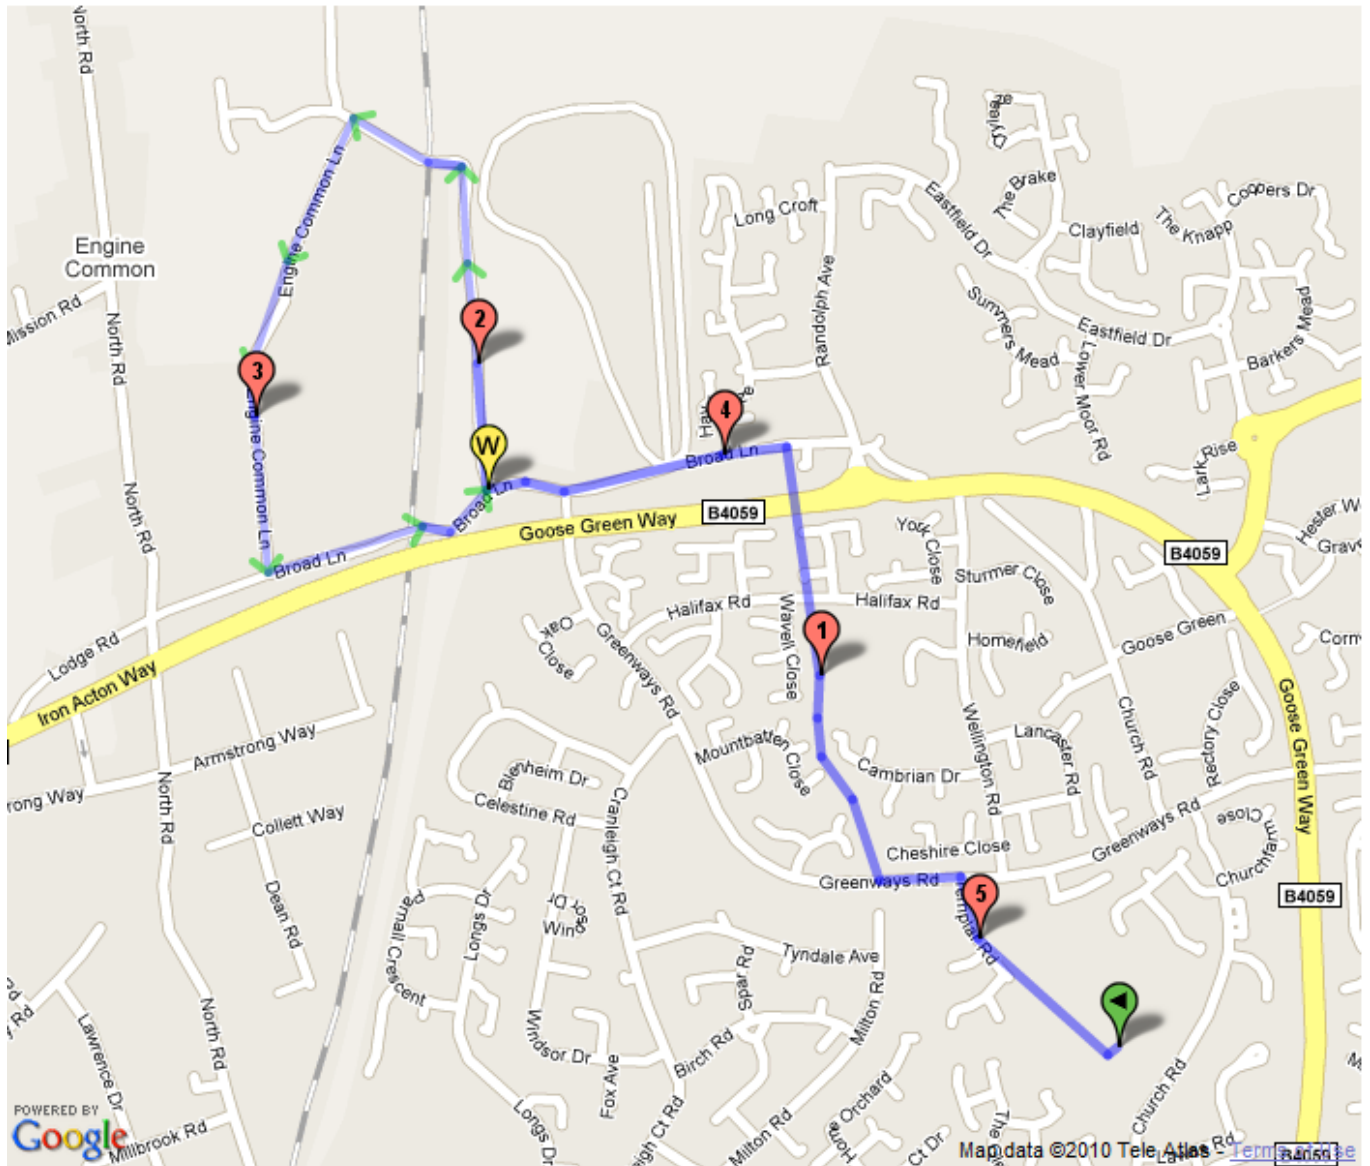

St Mary's 5K Run

2018 Route

A 5.6km run on paths, country lanes and over footbridges. The course starts and finishes at St Mary's School, Yate.

Key		
	Start / Finish St. Marys School	
	1	KM Markers
	W	Water Station